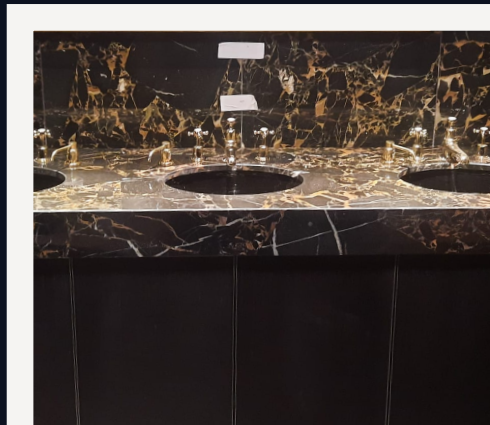

## COMMERCIAL

Property: Troia (UK) Restaurants Ltd

Architect: In-house

Year of completion: 2022

Location: Londra, UK

*Materials: Honey Onix, New Portoro*

*Thickness: 2 cm*

*Size: CTS*

*Quantity: Approx. 100 m<sup>2</sup>*

The Ivy is an oasis of style that, with impeccable service, has set the standard of British dining since it was founded in 1917. With a constant celebration of the arts and culture, The Ivy London, located in the heart of Theatre Land in London's Covent Garden, is the epitome of glamour. There is its iconic and sparkling Central Dining Bar where the counter in Honey Onix, a high-quality material from Iran, makes a fine show of itself, catching the attention of the patrons. Its distinctive feature is the translucent background that allows the patterned veins to show through when exposed to light, ideal for backlit counters with a warm and fascinating effect