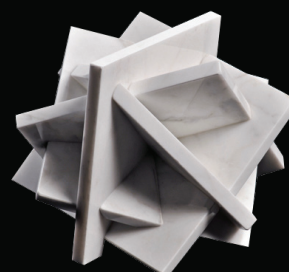

Karim Rashid