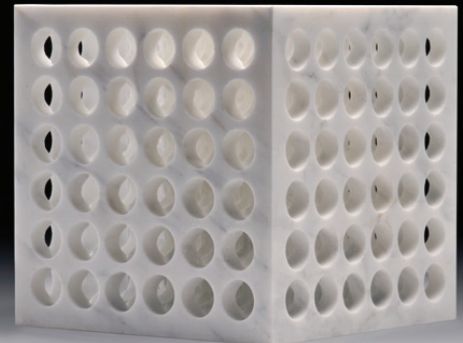

Francesco Lucchese